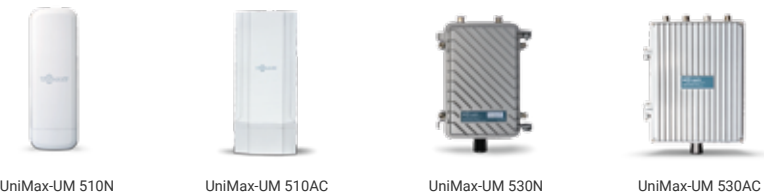

UniMax – Outdoor Series Access Points